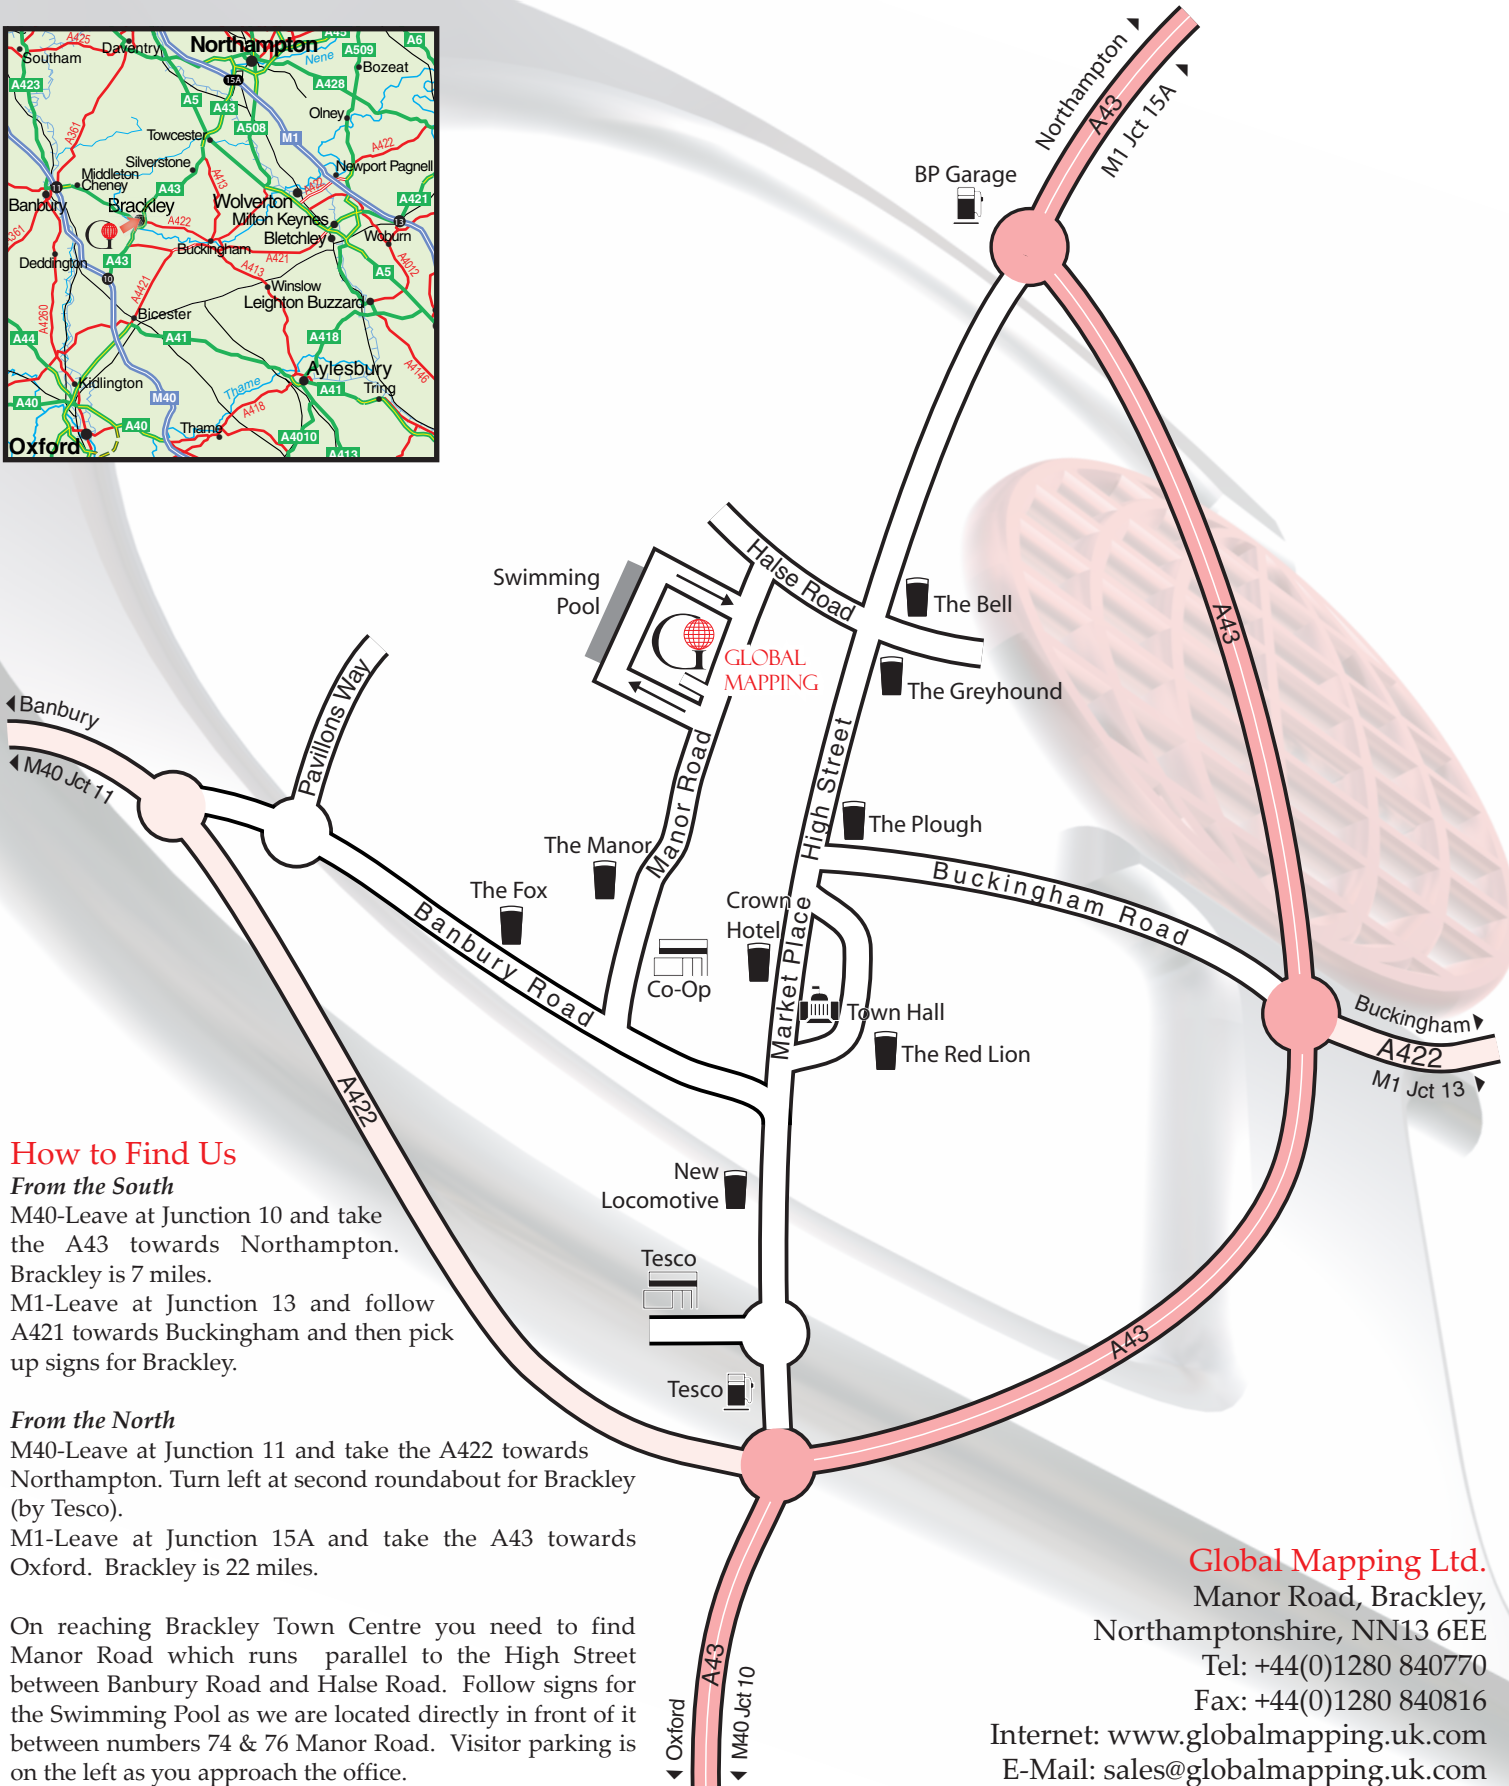

GLOBAL MAPPING

How to Find Us

From the South

M40-Leave at Junction 10 and take the A43 towards Northampton. Brackley is 7 miles.
M1-Leave at Junction 13 and follow A421 towards Buckingham and then pick up signs for Brackley.

From the North

M40-Leave at Junction 11 and take the A422 towards Northampton. Turn left at second roundabout for Brackley (by Tesco).
M1-Leave at Junction 15A and take the A43 towards Oxford. Brackley is 22 miles.

On reaching Brackley Town Centre you need to find Manor Road which runs parallel to the High Street between Banbury Road and Halse Road. Follow signs for the Swimming Pool as we are located directly in front of it between numbers 74 & 76 Manor Road. Visitor parking is on the left as you approach the office.